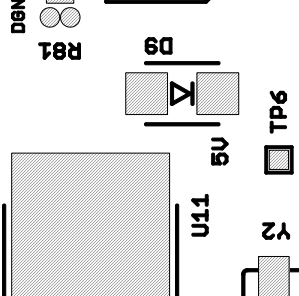

COPYRIGHT © 2007, K64LNE

ASSY 2XX-100

X3

MADE IN USA

COMPONENT SIDE

RS232

CONTRAST

ISP

JT16

U5

U6

U7

U8

U9

U10