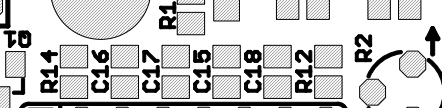

COPYRIGHT © 2007, K64LNE

ASSY 2XX-100

X3

MADE IN USA

COMPONENT SIDE

RS232

CONTRAST

ISP

JT16

U5

U6

U7

U8

U9

U10