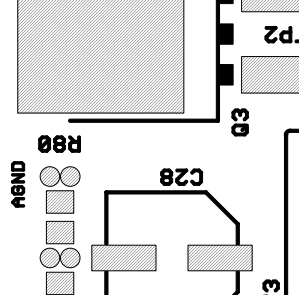

COPYRIGHT © 2007, K64LNE

ASSY 2XX-100

X3

MADE IN USA

COMPONENT SIDE

RS232

CONTRAST

ISP

JT16

U5

U6

U7

U8

U9

U10