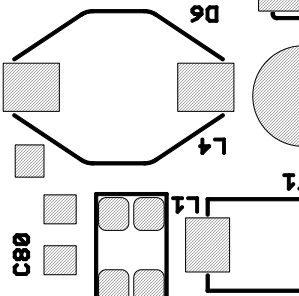

COPYRIGHT © 2007, K64LNE

ASSY 2XX-100

X3

MADE IN USA

COMPONENT SIDE

RS232

CONTRAST

ISP

JT16

U5

U6

U7

U8

U9

U10